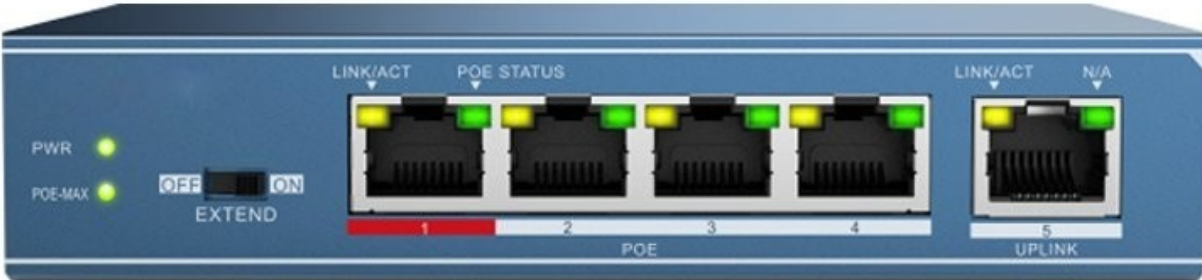

4 Port PoE Switch (+1 GB Uplink)

Product Images

Short Description

SKU: ArcdynPoE-4

This 4-Port Gigabit POE switch is able to power 4 IP cameras while leaving a separate Gigabit Ethernet uplink port to connect to your local network. It has a max Power over Ethernet budget of 40 Watts. 1 Port with POE Extend Feature. With the POE Extend Mode on, it can extend power and video signal up to 750ft via Cat. 5e twisted pair or above. @ 10Mbps.

Additional Information

Ports	5-Port 10/100/1000BaseT(X) with 4 PSE
PoE	* Compliant with IEEE 802.3af/at
Managed Switch	No
PoE Budget Max	40W
LED Indicators	Per Unit: Power, Per Port: Link/Act, PoE: Act/Status
Dimensions	1" H X 5" W X 4" D
Rack Mountable	No
Transmission Media	1000BaseT Cat. 5E UTP/STP, 100BaseTX Cat. 5 UTP/STP, 10BaseT Cat. 3, 4, 5 UTP/STP
Operating Temperature	0 - 40° C
Operating Humidity	10 to 90% RH (non-condensing)
Product Warranty	1 Yr