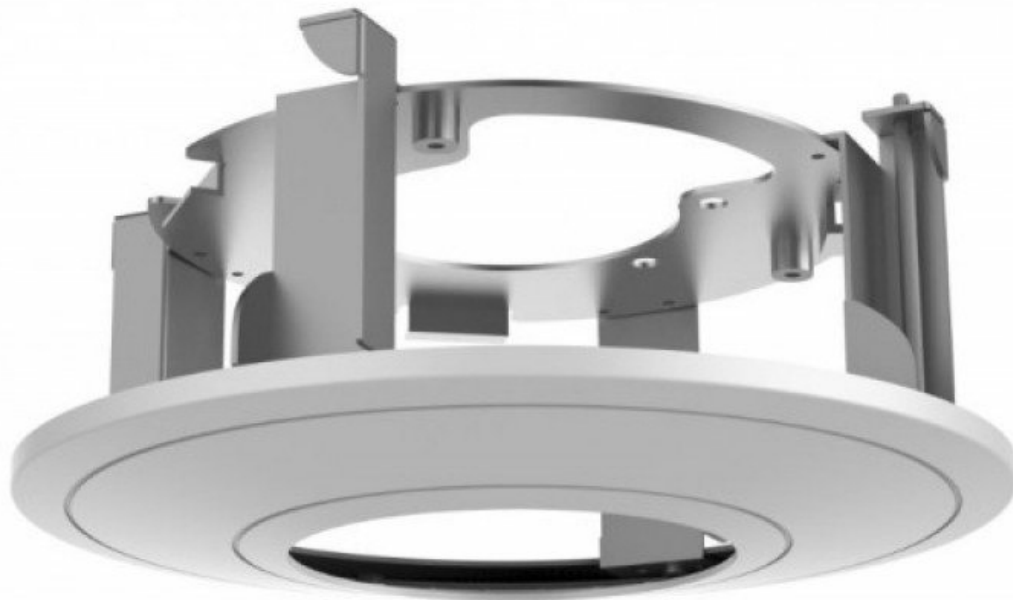

Longbow Recess Mount (Gen 3)

Product Images

Short Description

Recess Mount for our Longbow 1080p, HD+, and 4K models.

Additional Information

Product Warranty

3 Yr