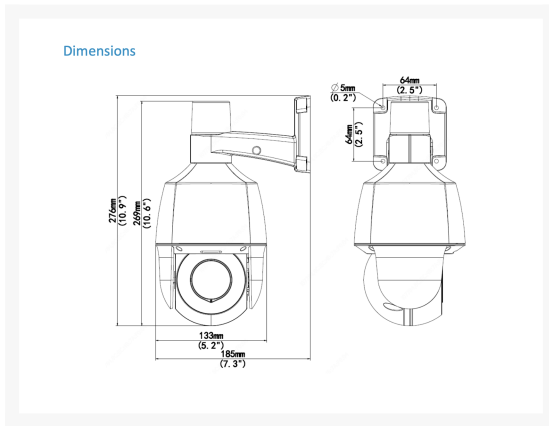

Short Description

- UNV Network Starlight Active Deterrence IR Outdoor PTZ camera
- Ultra 265/H.264/MJPEG
- Auto Tracking by Human Body Detection
- 4x optical zoom (2.8-12mm)
- 1/2.7" 5MP PS CMOS, 30fps@5MP (2880x1620)
- IR distance up to 164 feet
- 0.003 lux
- Micro SD up to 256GB
- Pan Range: 345 degree
- built-in Mic & Speaker
- built-in Red/Blue Flashing Light & Vocal Warning optional for alarm triggers
- DC 12V, POE+ (up to 24W)
- IP66
- Compatible with: TR-JB07-D-IN